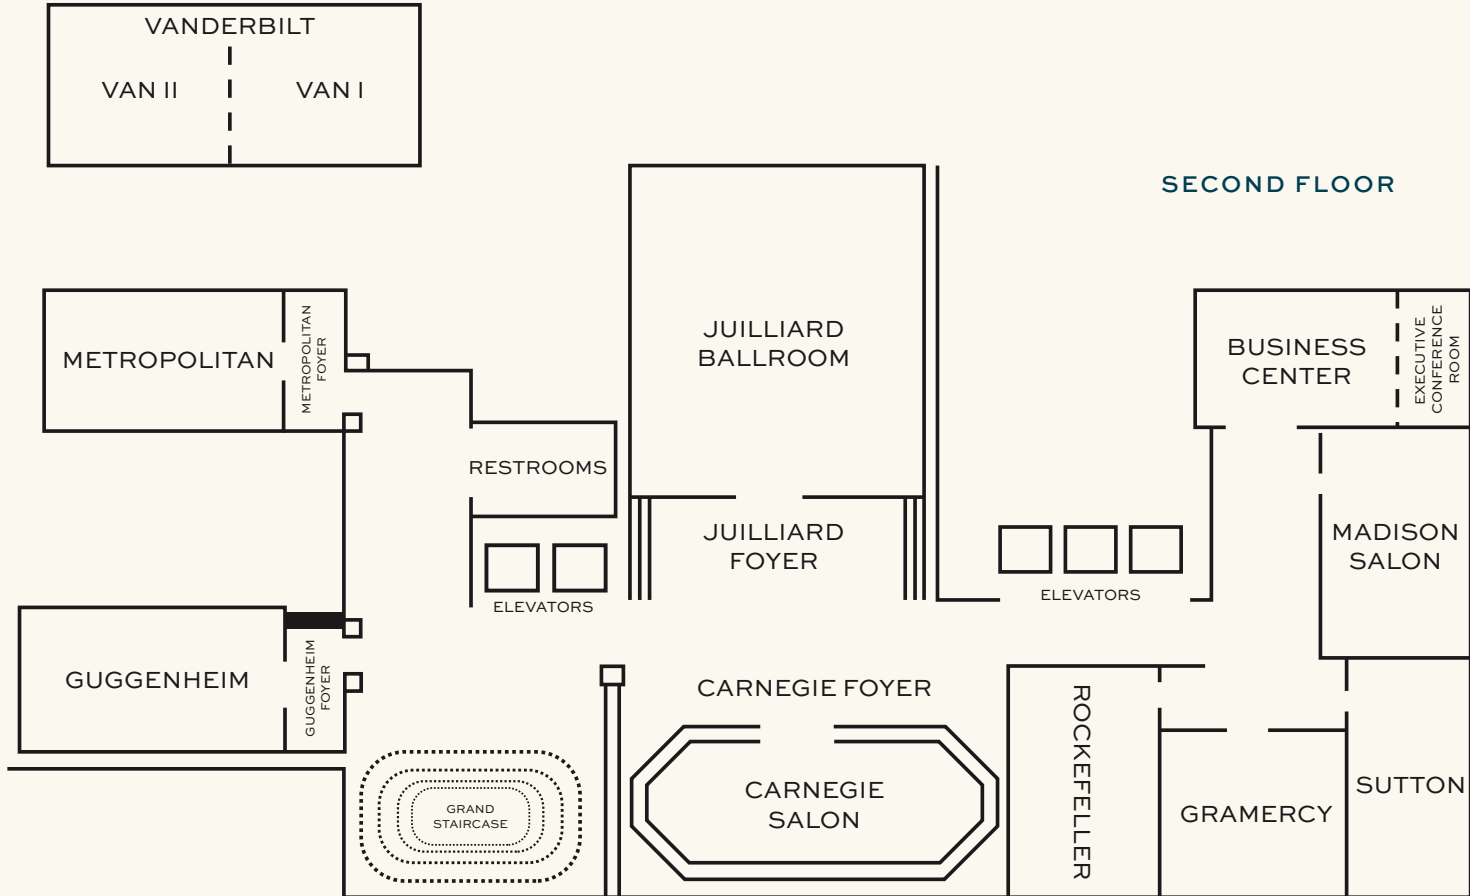

Flexible, Next Generation Event & Meeting Space.

FIRST FLOOR