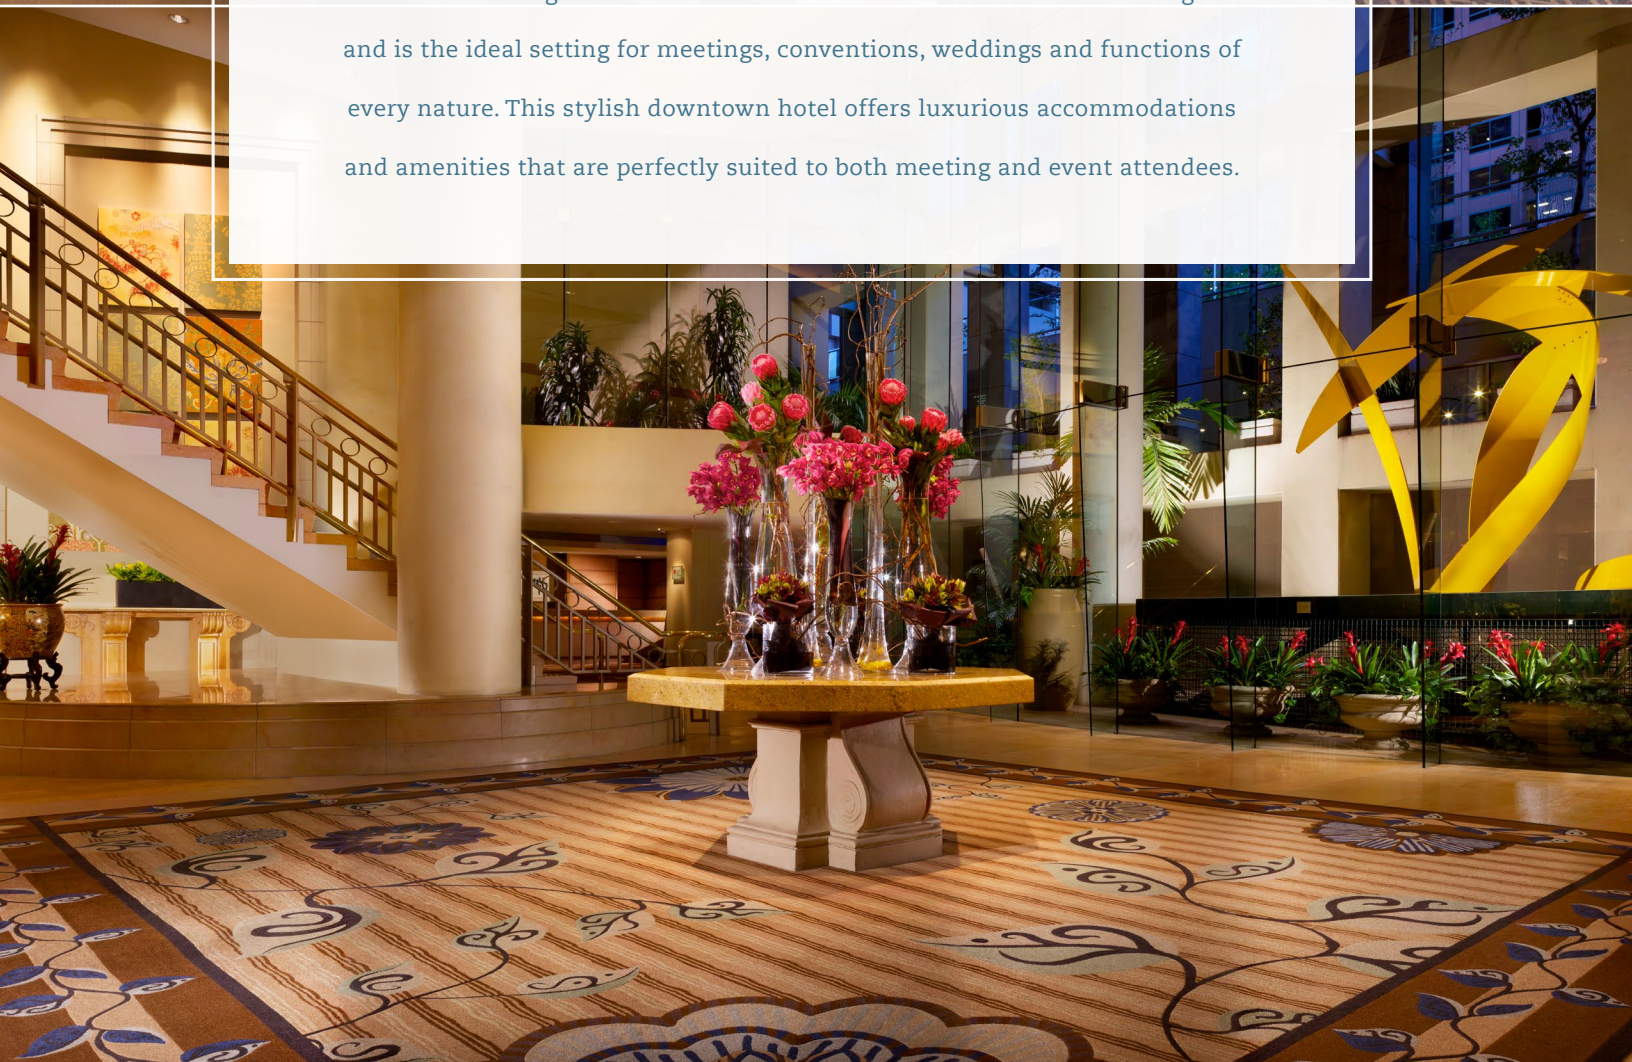

MEETING & EVENT
GUIDE

OMNI  HOTELS
& RESORTS
los angeles

OMNIHOTELS.COM/LOSANGELES

EXPERIENCE IT ALL IN DOWNTOWN LOS ANGELES

The Omni Los Angeles Hotel is located in the heart of downtown Los Angeles and is the ideal setting for meetings, conventions, weddings and functions of every nature. This stylish downtown hotel offers luxurious accommodations and amenities that are perfectly suited to both meeting and event attendees.