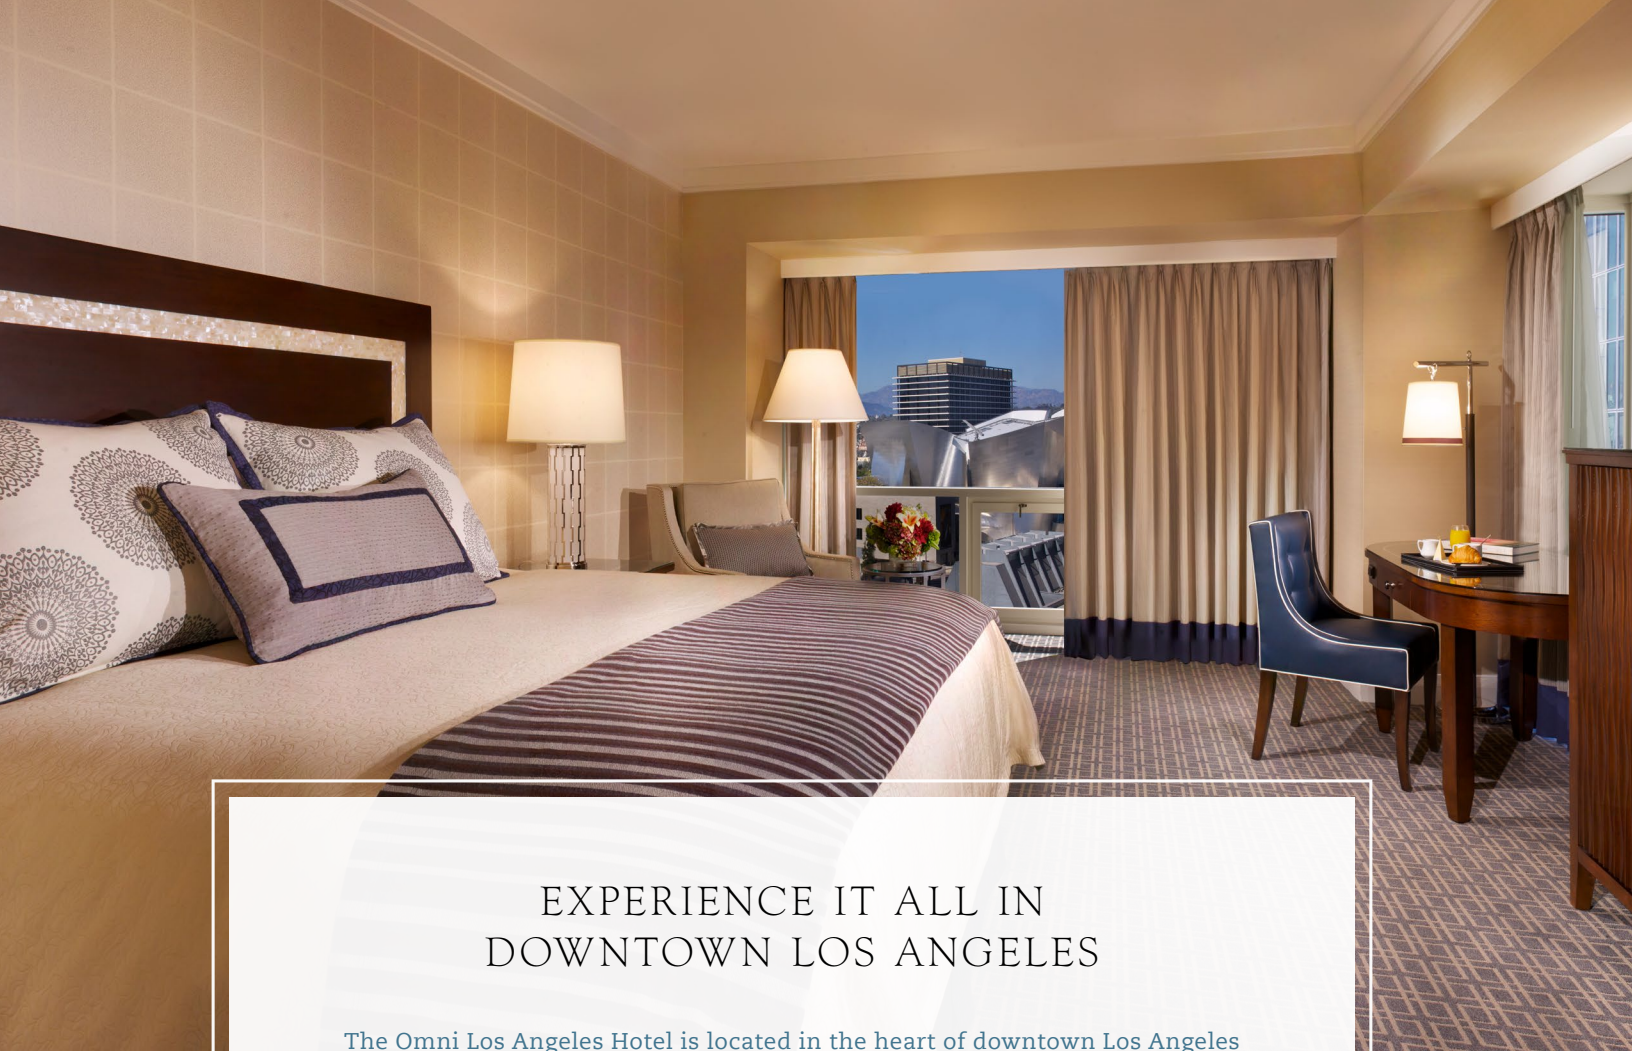

MEETING & EVENT
GUIDE

OMNI  HOTELS
& RESORTS
los angeles

OMNIHOTELS.COM/LOSANGELES

EXPERIENCE IT ALL IN DOWNTOWN LOS ANGELES

The Omni Los Angeles Hotel is located in the heart of downtown Los Angeles and is the ideal setting for meetings, conventions, weddings and functions of every nature. This stylish downtown hotel offers luxurious accommodations and amenities that are perfectly suited to both meeting and event attendees.