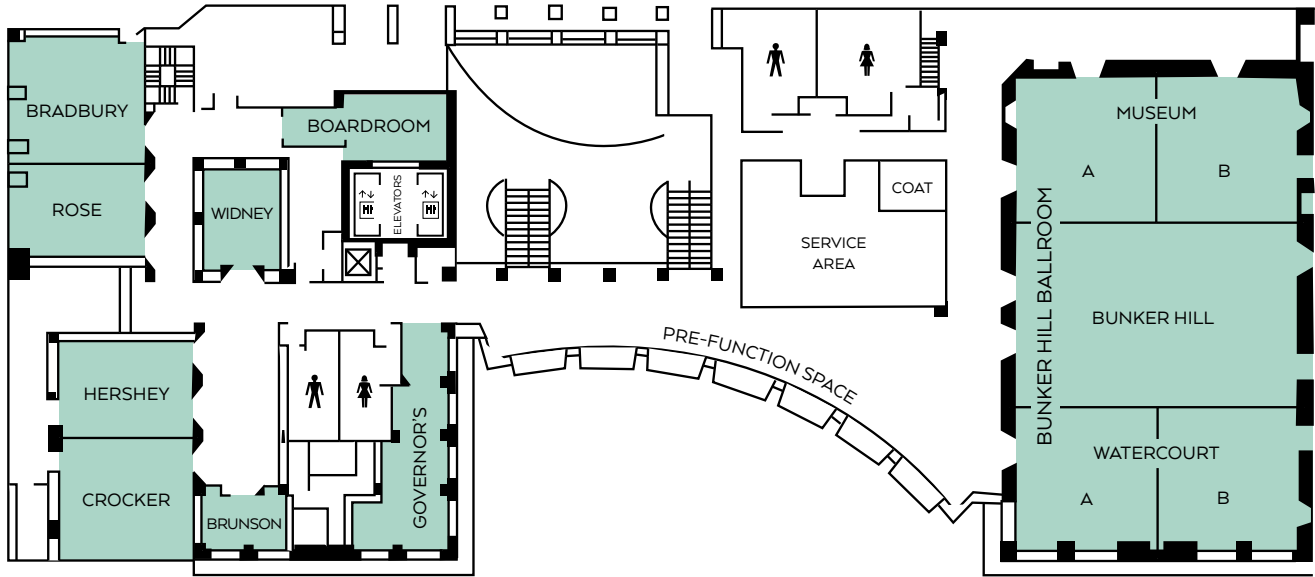

OMNI LOS ANGELES HOTEL MEETING SPACE

LEVEL TWO

LEVEL FOUR

OMNI LOS ANGELES HOTEL MEETING ROOM CAPACITY

	SQUARE FOOTAGE	DIMENSIONS	CEILING HEIGHT	PORTABLE WALLS	THEATER	CLASSROOM	BANQUET	RECEPTION	CONFERENCE	U-SHAPE
SECOND FLOOR										
BUNKER HILL BALLROOM	8,520	71' x 120'	19'	YES	1000	450	850	1000	—	—
BUNKER HILL	3,266	71' x 46'	19'	YES	350	180	250	350	80	—
MUSEUM A	1,225	35' x 35'	14'	YES	110	50	90	110	40	27
MUSEUM B	1,225	35' x 35'	14'	YES	110	50	90	110	40	27
MUSEUM A & B	2,485	71' x 35'	14'	YES	220	100	180	220	80	54
BUNKER HILL/MUSEUM A & B	5,751	71' x 81'	19'/14'	YES	570	280	430	570	160	54
WATERCOURT A	1,260	35' x 36'	14'	YES	110	50	90	110	40	27
WATERCOURT B	1,260	35' x 36'	14'	YES	110	50	90	110	40	27
WATERCOURT A & B	2,556	71' x 36'	14'	YES	220	100	180	220	80	54
BUNKER HILL/WATERCOURT A & B	5,822	71' x 82'	19'/14'	YES	570	280	430	570	160	—
BRADBURY	1,122	34' x 33'	12'	YES	70	40	60	70	30	25
ROSE	825	25' x 33'	12'	YES	60	35	50	60	25	22
BRADBURY/ROSE	1,947	59' x 33'	12'	YES	150	90	140	150	55	45
HERSHEY	936	26' x 36'	12'	YES	60	35	50	60	25	22
CROCKER	1,044	29' x 36'	12'	YES	70	40	60	70	30	25
HERSHEY/CROCKER	1,980	55' x 36'	12'	YES	150	90	140	150	55	45
GOVERNOR'S	702	26' x 27'	12'	NO	40	18	40	40	25	18
WIDNEY	456	19' x 24'	12'	NO	40	18	30	40	20	—
BOARDROOM	450	25' x 18'	12'	NO	—	—	—	—	18	—
BRUNSON	350	25' x 14'	12'	NO	—	—	—	—	12	—
FOURTH FLOOR										
GRAND WAR ROOM	792	33' x 24'	8'	NO	—	—	—	—	—	—
WILSHIRE	551	29' x 19'	8'	NO	40	24	30	40	20	20
BEAUDRY	551	29' x 19'	8'	NO	40	24	30	40	20	20
FIGUEROA	551	29' x 19'	8'	NO	40	24	30	40	20	20
FLOWER	551	29' x 19'	8'	NO	40	24	30	40	20	20
OLVERA	551	29' x 19'	8'	NO	40	24	30	40	20	20
SPRING	551	29' x 19'	8'	NO	40	24	30	40	20	20
OLYMPIC	216	12' x 18'	8'	NO	20	—	10	20	10	—
OUTDOOR TERRACE	—	—	—	NO	—	—	—	—	—	—