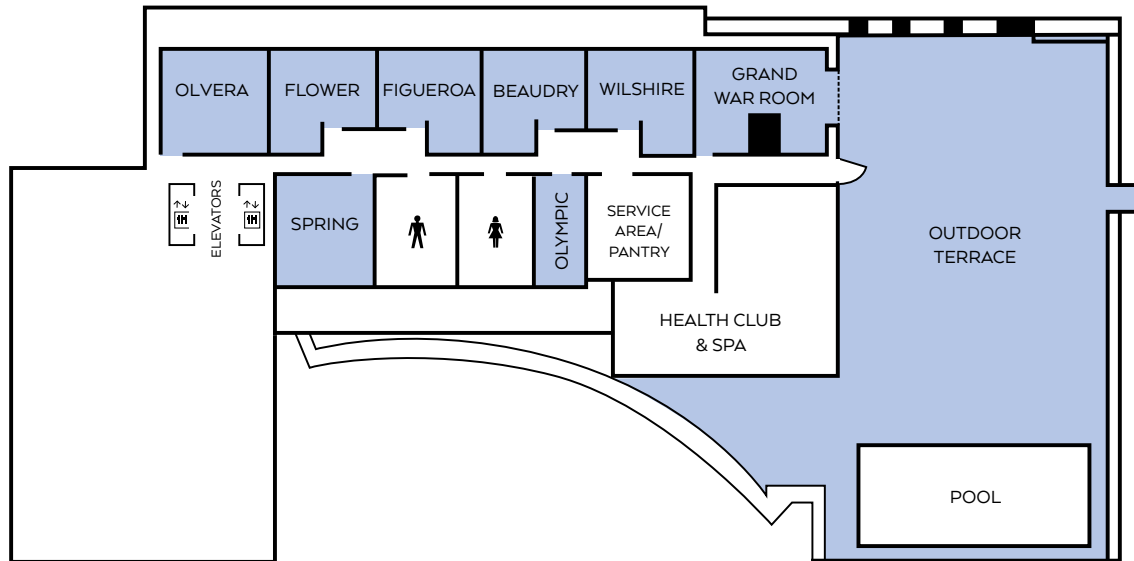

OMNI LOS ANGELES HOTEL MEETING SPACE

LEVEL TWO

LEVEL FOUR

OMNI LOS ANGELES HOTEL MEETING ROOM CAPACITY

	SQUARE FOOTAGE	DIMENSIONS	CEILING HEIGHT	PORTABLE WALLS	THEATER	CLASSROOM	BANQUET	RECEPTION	CONFERENCE	U-SHAPE
SECOND FLOOR										
BUNKER HILL BALLROOM	8,520	71' x 120'	19'	YES	1000	450	850	1000	—	—
BUNKER HILL	3,266	71' x 46'	19'	YES	350	180	250	350	80	—
MUSEUM A	1,225	35' x 35'	14'	YES	110	50	90	110	40	27
MUSEUM B	1,225	35' x 35'	14'	YES	110	50	90	110	40	27
MUSEUM A & B	2,485	71' x 35'	14'	YES	220	100	180	220	80	54
BUNKER HILL/MUSEUM A & B	5,751	71' x 81'	19'/14'	YES	570	280	430	570	160	54
WATERCOURT A	1,260	35' x 36'	14'	YES	110	50	90	110	40	27
WATERCOURT B	1,260	35' x 36'	14'	YES	110	50	90	110	40	27
WATERCOURT A & B	2,556	71' x 36'	14'	YES	220	100	180	220	80	54
BUNKER HILL/WATERCOURT A & B	5,822	71' x 82'	19'/14'	YES	570	280	430	570	160	—
BRADBURY	1,122	34' x 33'	12'	YES	70	40	60	70	30	25
ROSE	825	25' x 33'	12'	YES	60	35	50	60	25	22
BRADBURY/ROSE	1,947	59' x 33'	12'	YES	150	90	140	150	55	45
HERSHEY	936	26' x 36'	12'	YES	60	35	50	60	25	22
CROCKER	1,044	29' x 36'	12'	YES	70	40	60	70	30	25
HERSHEY/CROCKER	1,980	55' x 36'	12'	YES	150	90	140	150	55	45
GOVERNOR'S	702	26' x 27'	12'	NO	40	18	40	40	25	18
WIDNEY	456	19' x 24'	12'	NO	40	18	30	40	20	—
BOARDROOM	450	25' x 18'	12'	NO	—	—	—	—	18	—
BRUNSON	350	25' x 14'	12'	NO	—	—	—	—	12	—
FOURTH FLOOR										
GRAND WAR ROOM	792	33' x 24'	8'	NO	—	—	—	—	—	—
WILSHIRE	551	29' x 19'	8'	NO	40	24	30	40	20	20
BEAUDRY	551	29' x 19'	8'	NO	40	24	30	40	20	20
FIGUEROA	551	29' x 19'	8'	NO	40	24	30	40	20	20
FLOWER	551	29' x 19'	8'	NO	40	24	30	40	20	20
OLVERA	551	29' x 19'	8'	NO	40	24	30	40	20	20
SPRING	551	29' x 19'	8'	NO	40	24	30	40	20	20
OLYMPIC	216	12' x 18'	8'	NO	20	—	10	20	10	—
OUTDOOR TERRACE	—	—	—	NO	—	—	—	—	—	—