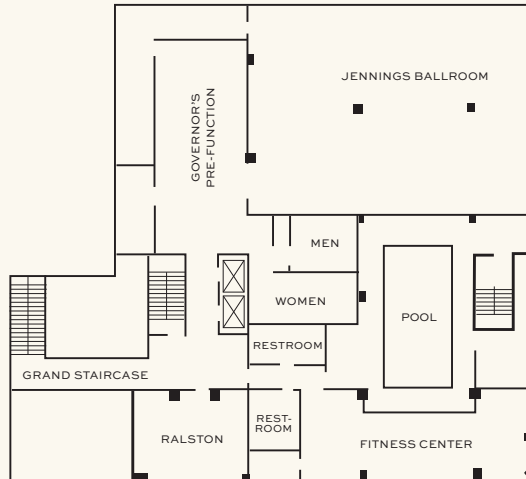

# Flexible, Next Generation Event & Meeting Space.

LOBBY LEVEL

MAZZANINE LEVEL

LOWER LEVEL

	FLOOR	SQUARE FOOTAGE	DIMENSIONS LXW	CEILING HEIGHT	PORTABLE WALLS	THEATER	CLASSROOM 18"	BANQUET 60" 72"	RECEPTION	HOLLOW SQUARE	EXHIBITS 8X10 10X10	
<b>LOWER LEVEL</b>												
JENNINGS BALLROOM	LL	3,036	46' x 66'	12'	—	200	150	248 200	316	50	18 15	
GOVERNOR'S PRE-FUNCTION	LL	—	—	—	—	—	—	—	100	—	8 4	
RALSTON	LL	620	20' x 31'	9'	—	30	25	40 30	50	14	6 4	
<b>LOBBY LEVEL</b>												
SEVERIN BALLROOM	LOBBY	2,440	40' x 61'	15'	—	130	100	200 150	253	55	15 12	
SYCAMORE BOARDROOM	LOBBY	405	15' x 27'	9'	—	30	15	30 30	40	12	7 5	
POPLAR BOARDROOM	LOBBY	522	18' x 29'	9'	—	—	—	—	—	—	—	
PEONY BOARDROOM	LOBBY	414	18' x 23'	9'	—	—	—	—	—	—	—	
CARDINAL BOARDROOM	LOBBY	432	16' x 27'	9'	—	—	30	30 30	—	12	7 5	
<b>MAZZANINE LEVEL</b>												
FISHER BALLROOM	MEZZ	2,438	46' x 53'	11'	Yes	250	150	180 140	263	60	15 12	
FISHER A	MEZZ	1,219	23' x 53'	11'	Yes	120	50	90 70	132	30	15 10	
FISHER B	MEZZ	1,219	23' x 53'	11'	Yes	120	50	90 70	132	30	15 10	
GATES	MEZZ	1,116	31' x 36'	9'	—	100	75	80 60	75	30	10 6	
MCCLELLAN	MEZZ	1,014	26' x 39'	9'	—	100	72	80 70	75	26	10 6	
ILLINOIS	MEZZ	640	16' x 40'	9'	—	50	25	35 35	50	10	10 8	
MERIDIAN	MEZZ	640	16' x 40'	9'	—	50	25	35 35	50	12	10 8	
BUTLER	MEZZ	513	19' x 27'	9'	—	35	15	20 20	40	14	6 5	
INDIANA	MEZZ	513	19' x 27'	9'	—	35	15	20 20	40	14	6 3	
NOTRE DAME	MEZZ	450	18' x 25'	9'	—	35	15	20 20	40	12	6 5	
PURDUE	MEZZ	435	15' x 29'	9'	—	35	15	20 20	40	12	6 5	