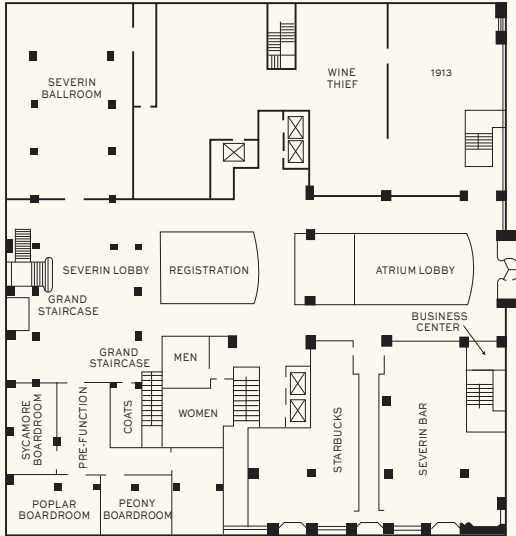

Flexible, Next Generation Event & Meeting Space.

LOBBY LEVEL