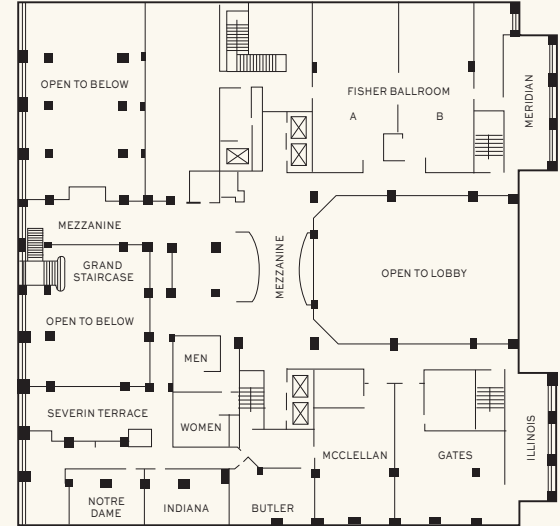

MAZZANINE LEVEL