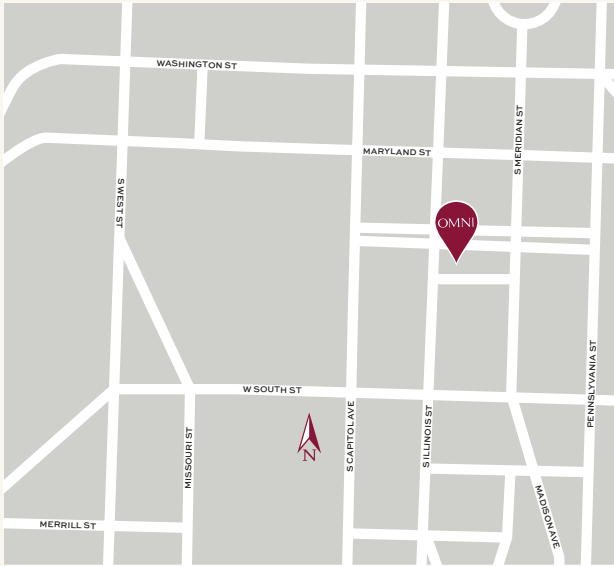

OMNI SEVERIN HOTEL
40 WEST JACKSON PLACE
INDIANAPOLIS, INDIANA 46225
317.634.6664
OMNIHOTELS.COM/INDIANAPOLIS

Indianapolis

highlights.

Dynamic Indianapolis captivates visitors with big city attractions. It is home to the famous Indianapolis 500, Brickyard 400 races and the Indianapolis Colts football team. Soak up local culture with musical and theater performances, visit world-class museums or take a stroll by the river in picturesque White River State Park. Indianapolis is also great for shopping and dining, with over 2,000 restaurants to discover across the city.

AIRPORTS

Indianapolis International Airport | 14 miles

ATTRACTIONS

Soldiers and Sailors Monument | 2 blocks
Indiana State Capitol | 3 blocks
White River State Park | 0.8 miles
NCAA Hall of Champions | 1.5 miles

ARTS & CULTURE

Indiana Repertory Theater | 3 blocks
Hilbert Circle Theater (Indianapolis Symphony) | 3 blocks
Indiana State Museum | 5 blocks
Eiteljorg Museum of American Indian and Western Art | 6 blocks
Old National Center | 1 mile
Indianapolis Cultural Trail | 1.1 miles
Mass Avenue | 4.6 miles

SPORTS

Lucas Oil Stadium | 0.5 miles
Gainbridge Fieldhouse | 0.5 miles
Indianapolis Motor Speedway and Hall of Fame Museum | 8 miles