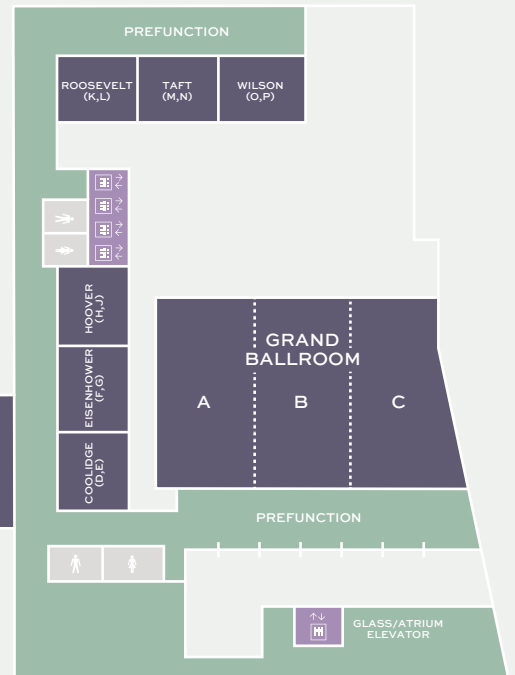

The Omni Grove Park Inn Hotel Map.

- ▲ THE GOLF COURSE
- THE GOLF PRO SHOP
- SEELY PAVILION
- THE COUNTRY CLUB
- CABANA GRILL & BAR (SEASONAL)
- OUTDOOR POOL (SEASONAL)

SKYLINE ROOM AND MOUNTAIN VIEW TERRACE

THE SPORTS COMPLEX
THE SUNSET TRAIL

ELAINE'S BELOW,
6TH FLOOR

VANDERBILT 8TH FLOOR

- MEETING SPACES
- SAMMONS & VANDERBILT WINGS
- RETAIL
- SPA & SPA TUNNEL
- F&B OUTLETS
- HALLWAYS
- ELEVATORS
- CONCIERGE, GUEST SERVICES & FRONT DESK
- RESTROOMS