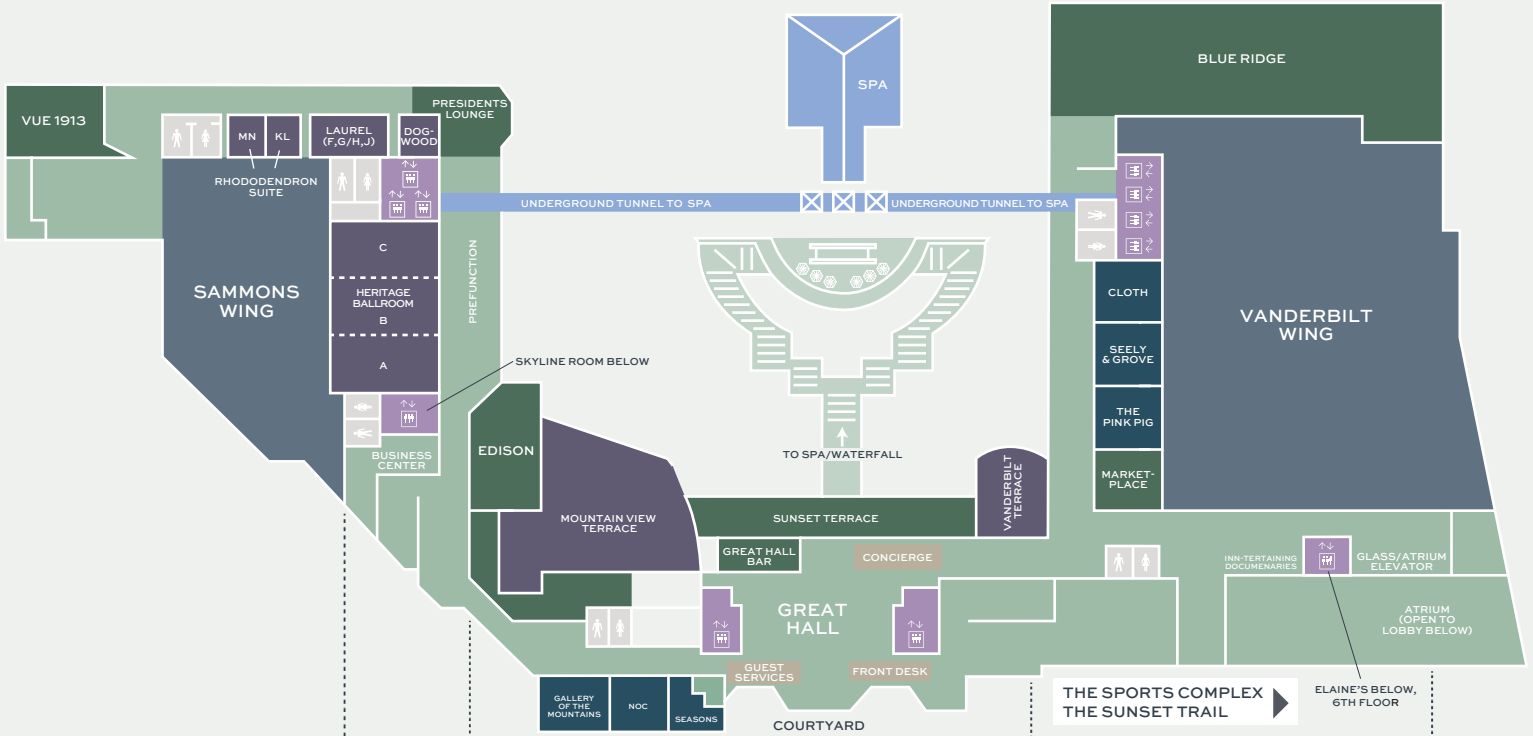

The Omni Grove Park Inn Hotel Map.

- ▲ THE GOLF COURSE
- THE GOLF PRO SHOP
- SEELY PAVILION
- THE COUNTRY CLUB
- CABANA GRILL & BAR (SEASONAL)
- OUTDOOR POOL (SEASONAL)

SKYLINE ROOM AND MOUNTAIN VIEW TERRACE

THE SPORTS COMPLEX
THE SUNSET TRAIL

ELAINE'S BELOW,
6TH FLOOR

VANDERBILT 8TH FLOOR

- MEETING SPACES
- SAMMONS & VANDERBILT WINGS
- RETAIL
- SPA & SPA TUNNEL
- F&B OUTLETS
- HALLWAYS
- ELEVATORS
- CONCIERGE, GUEST SERVICES & FRONT DESK
- RESTROOMS