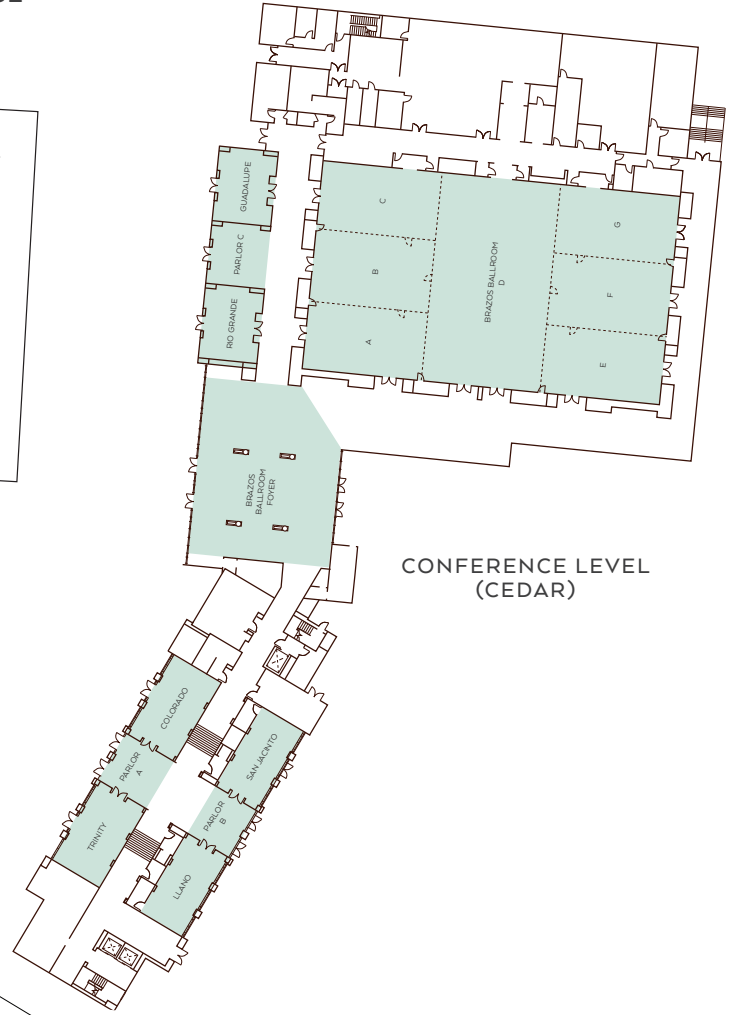

OMNI BARTON CREEK RESORT & SPA MEETING SPACE

HILL COUNTRY PAVILION

CONFERENCE LEVEL (CEDAR)

LOBBY LEVEL (BLUEBONNET)