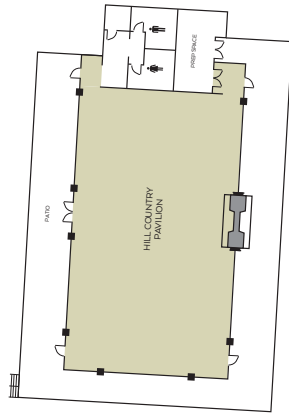

OMNI BARTON CREEK RESORT & SPA MEETING SPACE

HILL COUNTRY PAVILION

CONFERENCE LEVEL (CEDAR)

LOBBY LEVEL (BLUEBONNET)